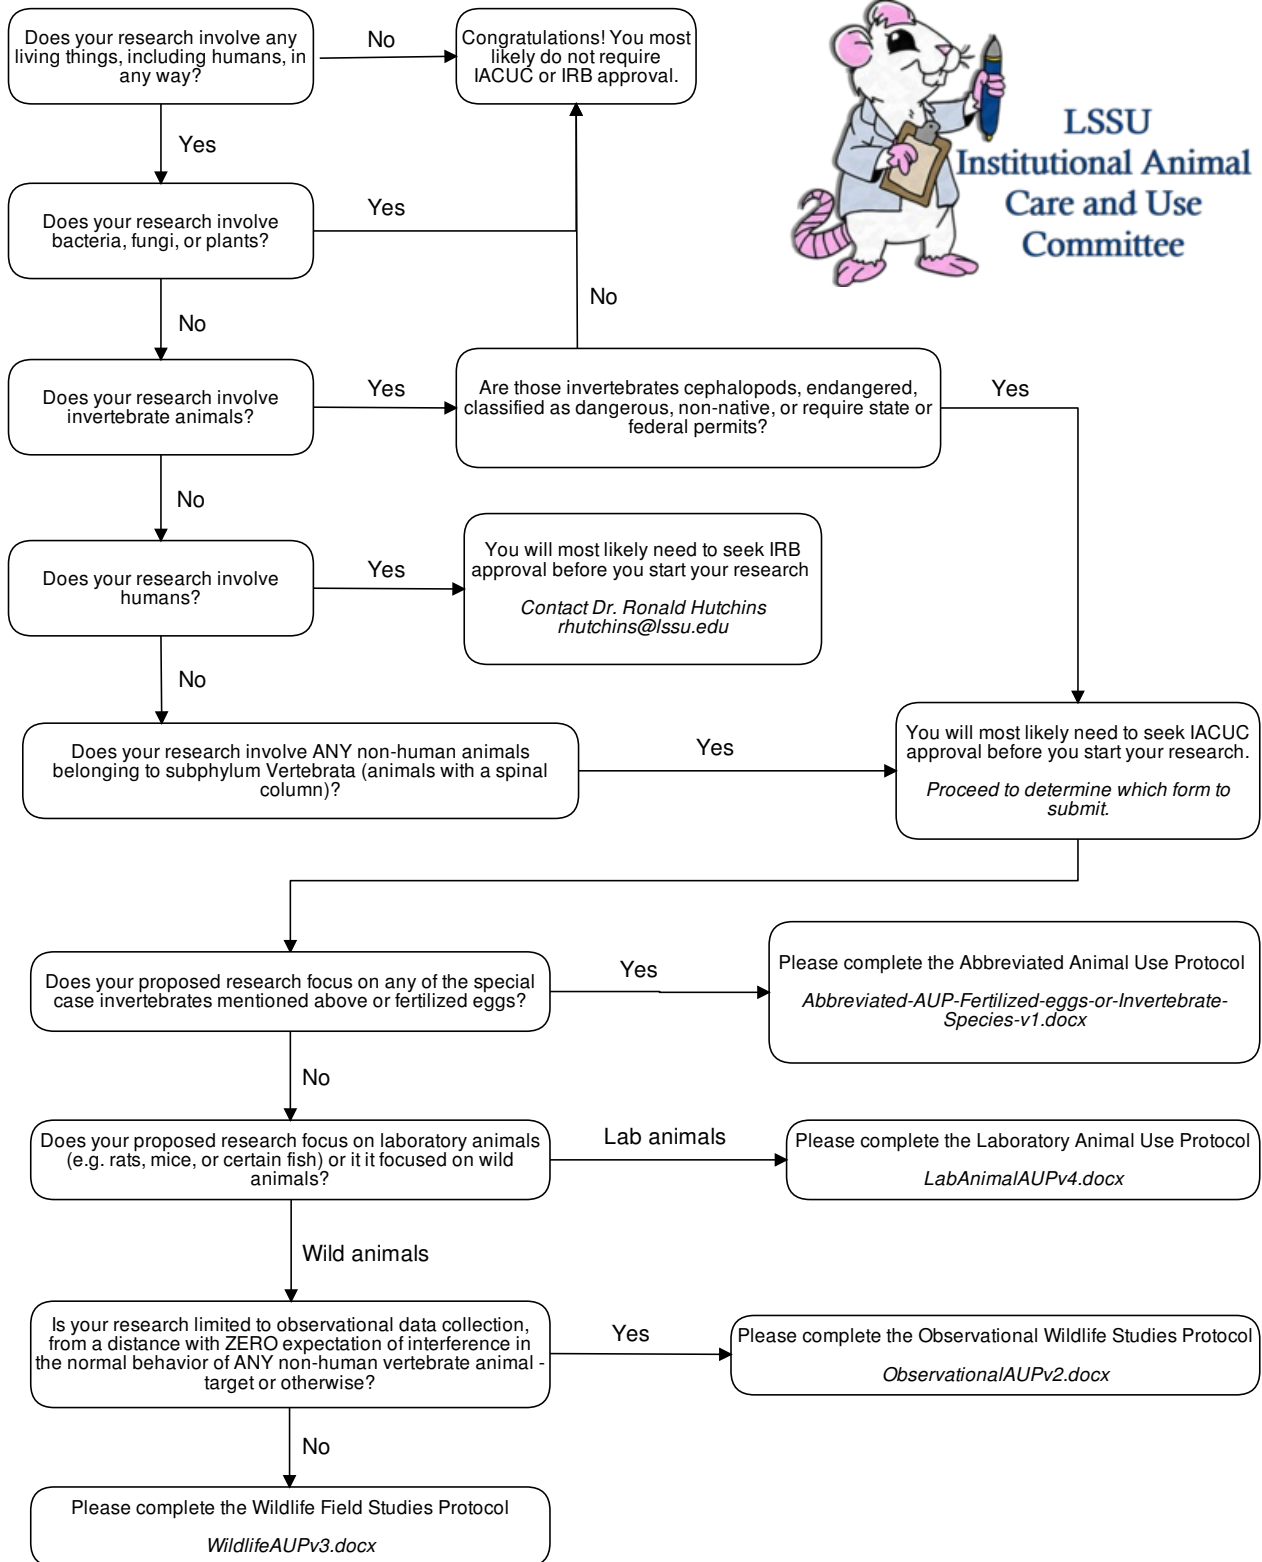

Does your research need Institutional Animal Care and Use Committee (IACUC) approval before you begin?

LSSU
Institutional Animal
Care and Use
Committee

Please direct any IACUC related questions to IACUC@lssu.edu